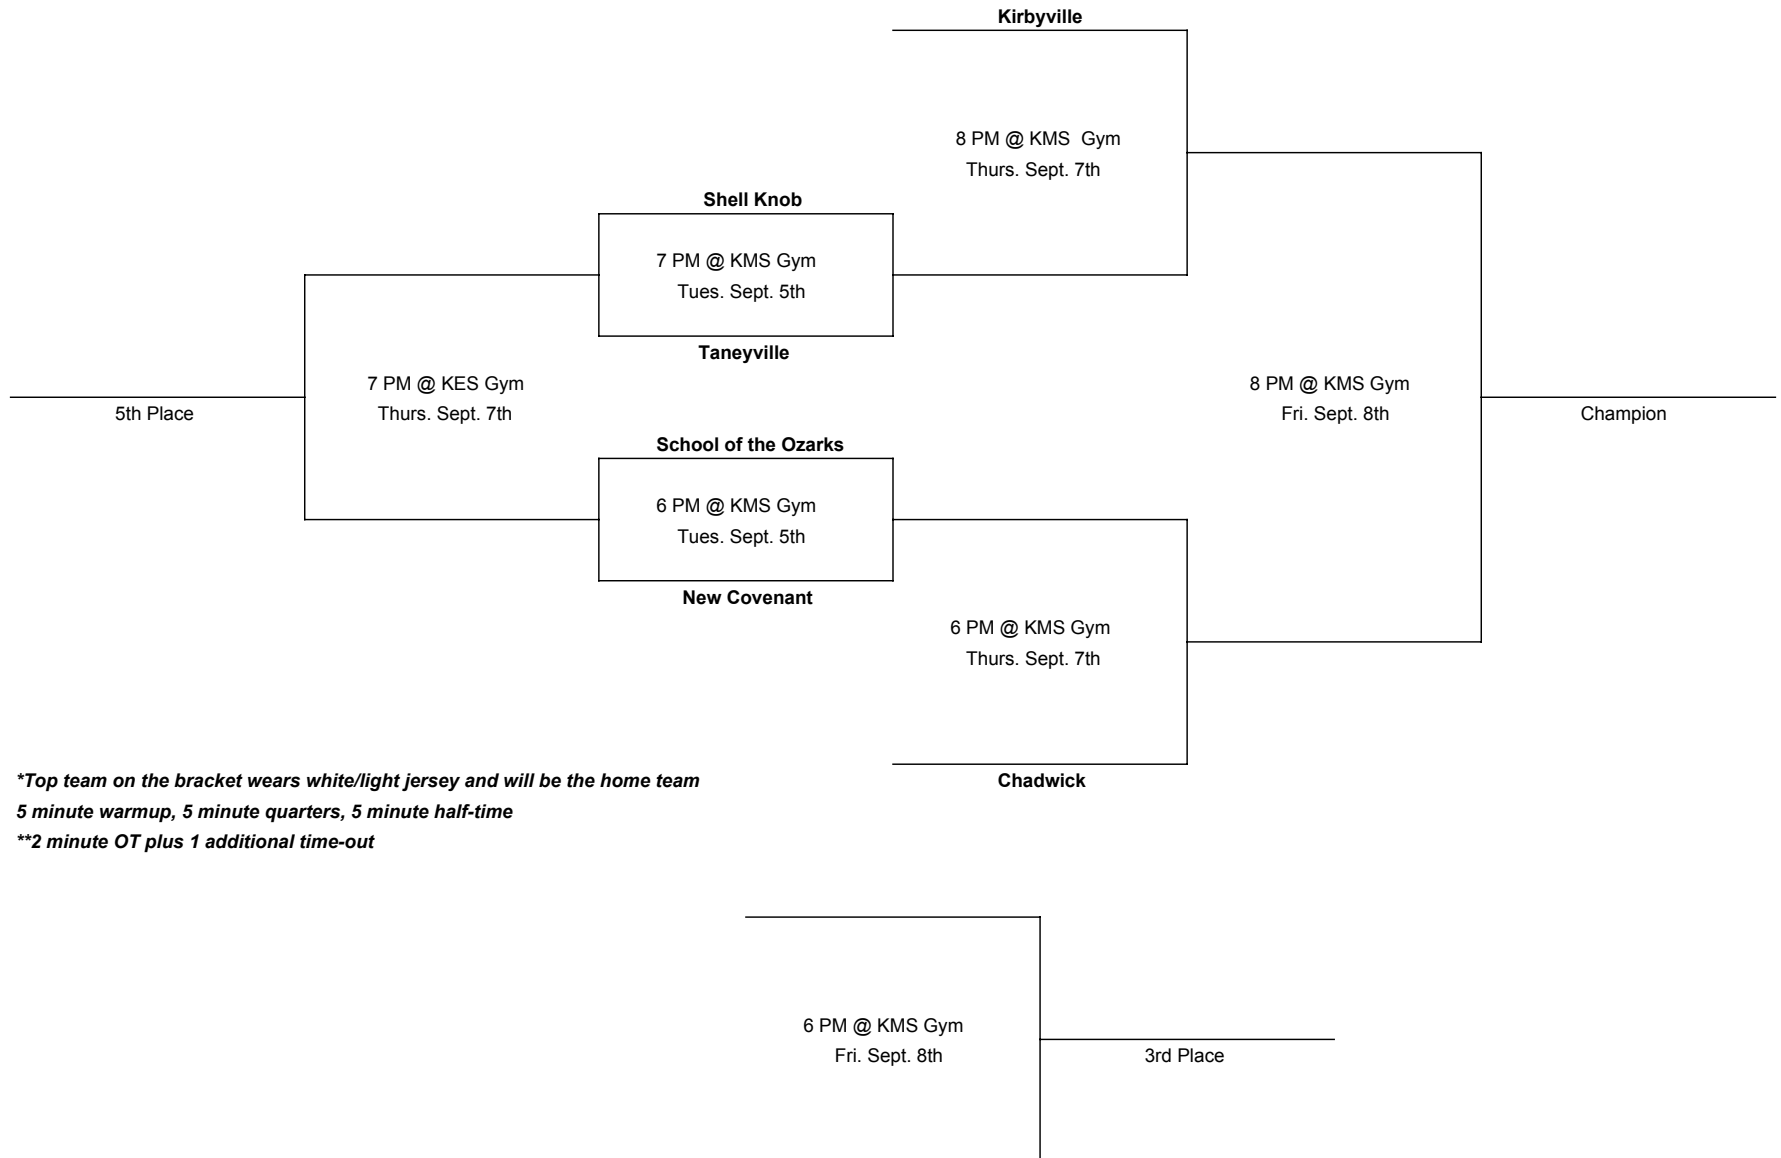

# 12th Annual Kirbyville Kickoff Classic

## Boys Division

*\*Top team on the bracket wears white/light jersey and will be the home team*

*5 minute warmup, 5 minute quarters, 5 minute half-time*

*\*\*2 minute OT plus 1 additional time-out*