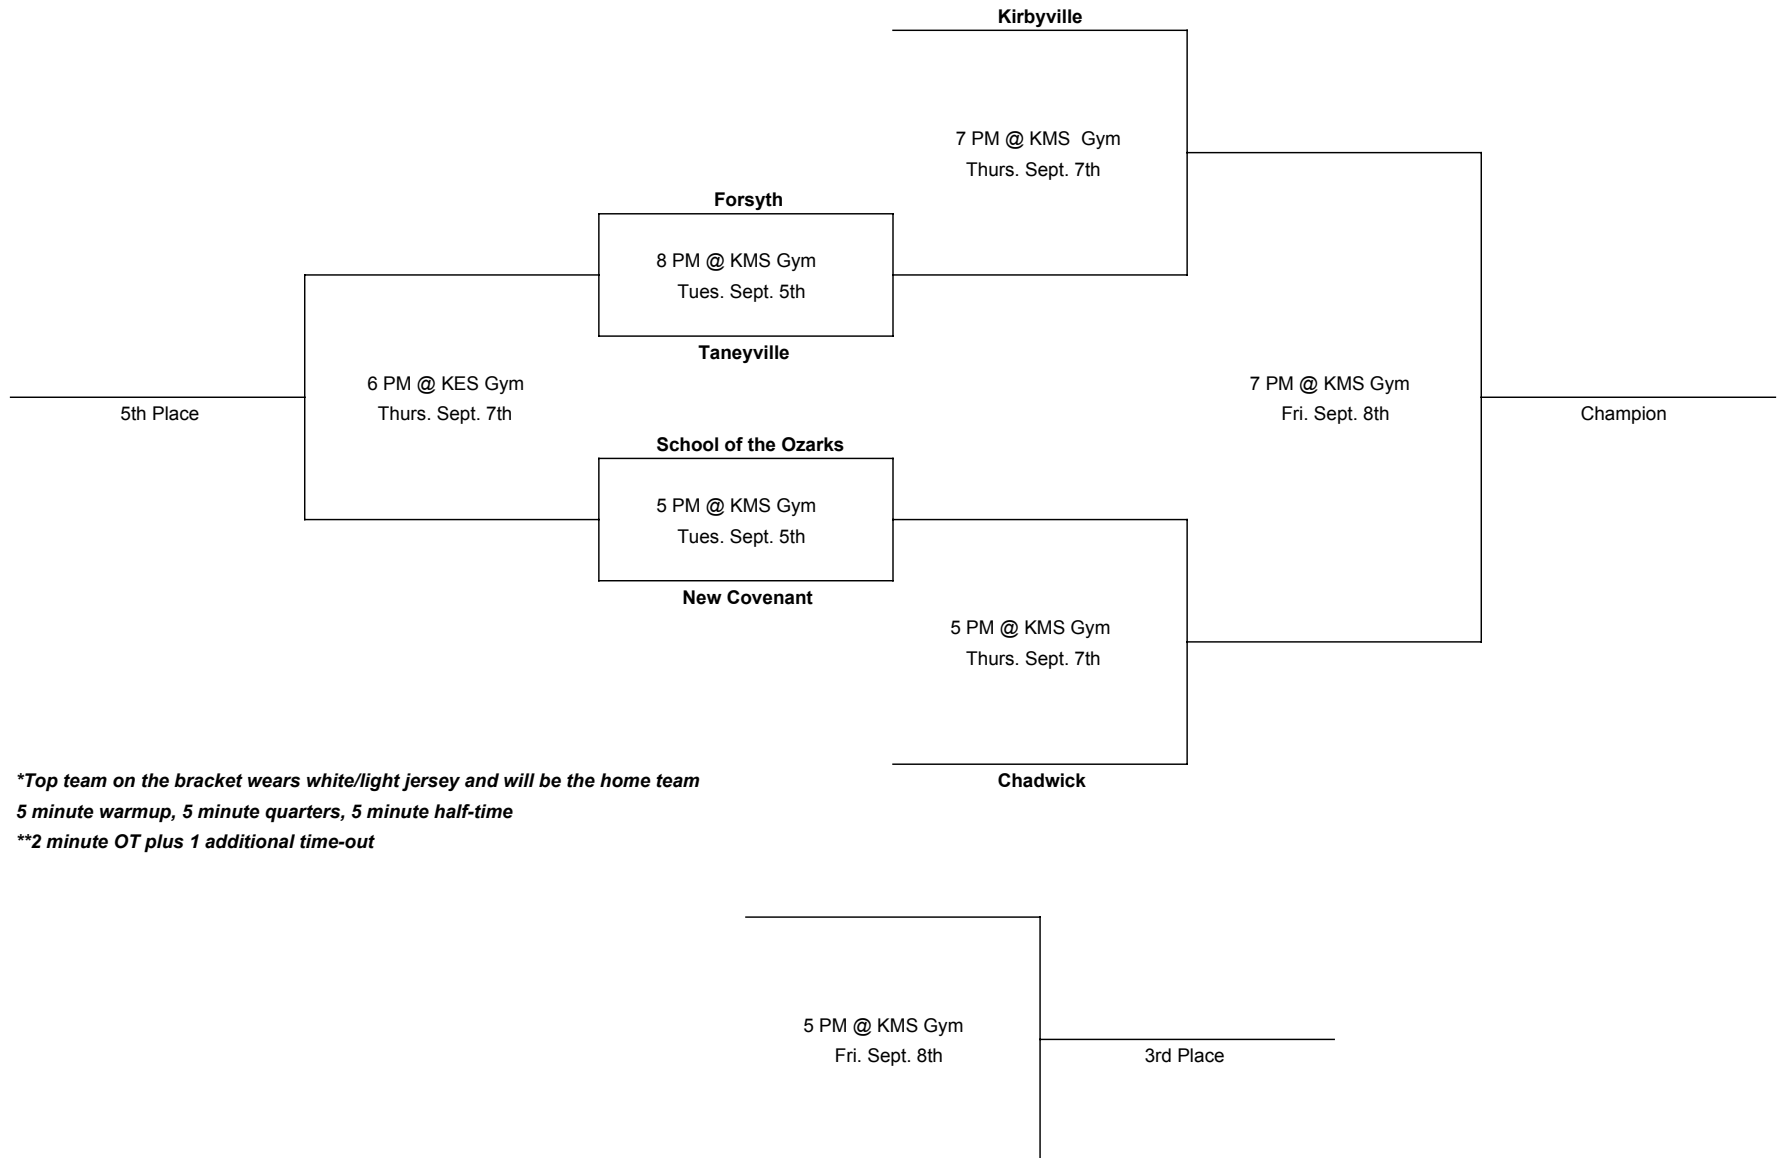

# 12th Annual Kirbyville Kickoff Classic

## Girls Division

*\*Top team on the bracket wears white/light jersey and will be the home team*

*5 minute warmup, 5 minute quarters, 5 minute half-time*

*\*\*2 minute OT plus 1 additional time-out*